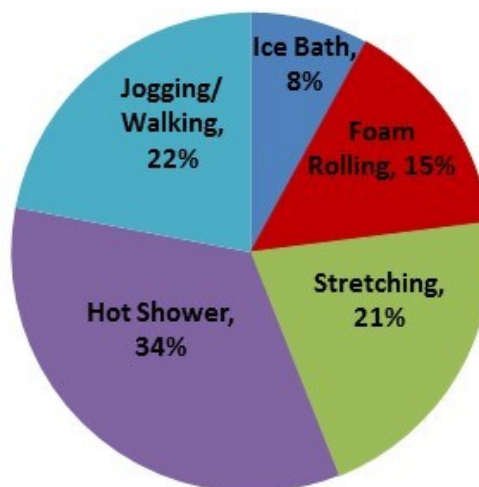

How closely do you watch what you eat?

Please vote online between now and May 31st at: <http://survey.constantcontact.com/poll/a07eazw6ohyi9kt3w0t/start.html>.

Last month's question:
What do you find most helpful for post-race recovery?