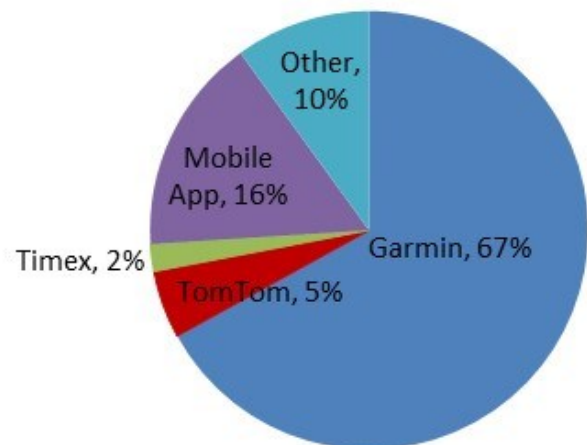

Loan #4026, Karen #3736 & Heather #6020

EXPO SCHEDULE

Expo Dude Ray "McGuyver" Shaw will be at this Marathon Expos with club gear for Marathon Maniacs and Half Fanatics.

Bass Pro Marathon

White River Conference Center
Springfield, Missouri

Expo Hours:

Friday, Oct. 31, 2014 | 10:00am – 7:00pm
Saturday, Nov. 1, 2014 | 10:00am – 5:00pm

Route 66 Half Marathon

Cox Business Center
Tulsa, Oklahoma

Expo Hours:

Friday, Nov. 21, 2014 | 11:00am – 8:00pm
Saturday, Nov. 22, 2014 | 10:00am – 6:00pm

Want Expo Dude to come to your town?

Make sure you are adding your name to the race calendar on the Half Fanatic website, so we know with races have the largest concentration of Fanatics!

FANATIC POLL

Each month there will be a "Fanatic poll". This poll will be posted online. Please take a few moments to answer this poll. I will post the results in the next newsletter.

This month's question:

How old were you when you ran your first half marathon?

Please vote online between now and Sept. 30th at: <http://survey.constantcontact.com/poll/a07e9t44t4zhztbdlwa/start.html>.

Last month's question:

Favorite Mileage/GPS Trackers?