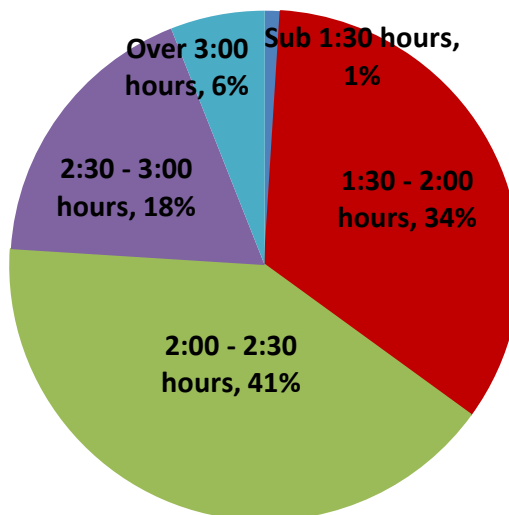

Half Fanatic Pace Team

Interested in joining the NEW Maniac Fanatic Pace Team? Learn more about the awesome FREE pacing perks & opportunities on our Pace Team page (<http://marathonmaniacs.com/marathon-maniacs/pacer-team>).

Advertise with Us

Race Directors—Would you like your race featured in an upcoming newsletter, e-flash, or on the Half Fanatic website?

Find out how at:
<http://www.halffanatics.com/halffanatics/advertise>.

FANATIC POLL

Each month there will be a “Fanatic poll”. This poll will be posted online. Please take a few moments to answer this poll. I will post the results in the next newsletter.

This month’s question:

What is your strategy when racing with friends?

Please vote online between now and January 31st at: <http://survey.constantcontact.com/poll/a07eaelsoy2i4uvhjt/start.html>.

Last month’s question:
What is your half marathon PR?