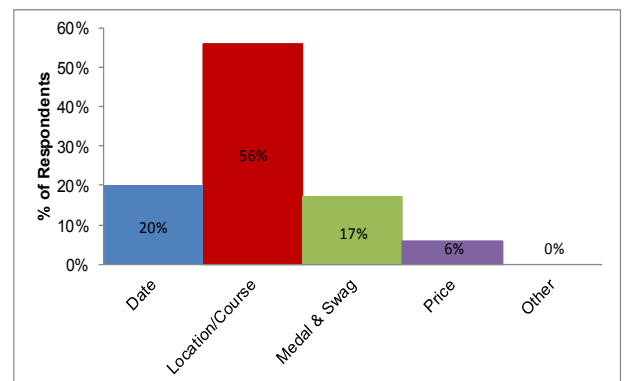

Vancouver USA Marathon

Esther Short Park
Vancouver, Washington

Expo Hours:
Friday, June 13, 2014 | 2:00pm – 7:00pm
Saturday, June 14, 2014 | 9:00am – 6:00pm

FANATIC POLL

Each month there will be a "Fanatic poll". This poll will be posted online. Please take a few moments to answer this poll. I will post the results in the next newsletter.

This month's question:
Do you ever wear your race shirt during the race?

Please vote online between now and March 31st at:
<http://survey.constantcontact.com/poll/a07e91bvoqghskubmmp/start.html>.

Last month's question: *When deciding on a race, my primary consideration is _____?*