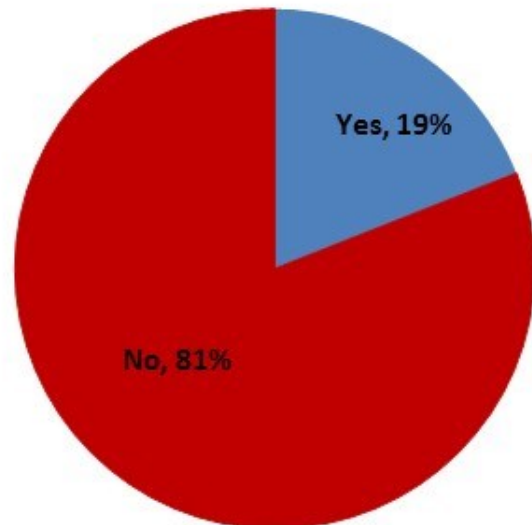

FANATIC POLL

Each month there will be a “Fanatic poll”. This poll will be posted online. Please take a few moments to answer this poll. I will post the results in the next newsletter.

This month’s question:

Do you follow a training plan?

Please vote online between now and March 31st at: <http://survey.constantcontact.com/poll/a07eaoar43li714bbht/start.html>.

Last month’s question:

Do you train with a heart rate monitor?