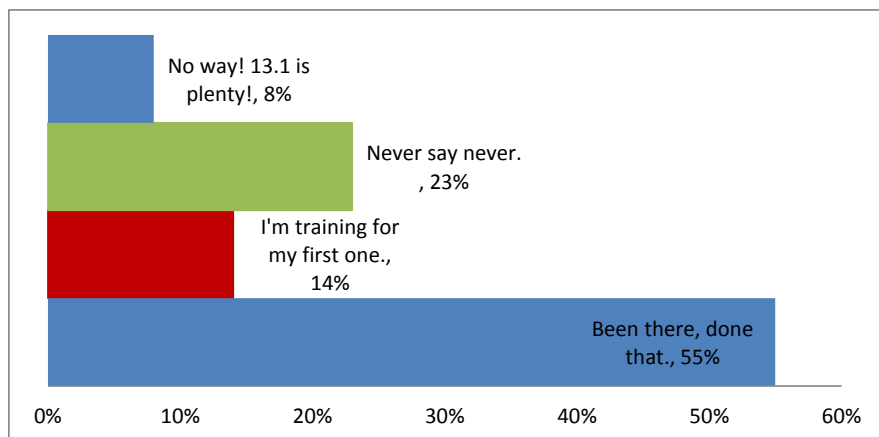

Each month there will be a "Fanatic poll". This poll will be posted online. Please take a few moments to answer this poll. I will post the results in the next newsletter.

This month's question:

The perfect running weather is...

Please vote online between now and June 30th at: <http://survey.constantcontact.com/poll/a07e9eroh6bhw5q2djh/start.html>

Last month's question:

What are your thoughts about full Marathons?