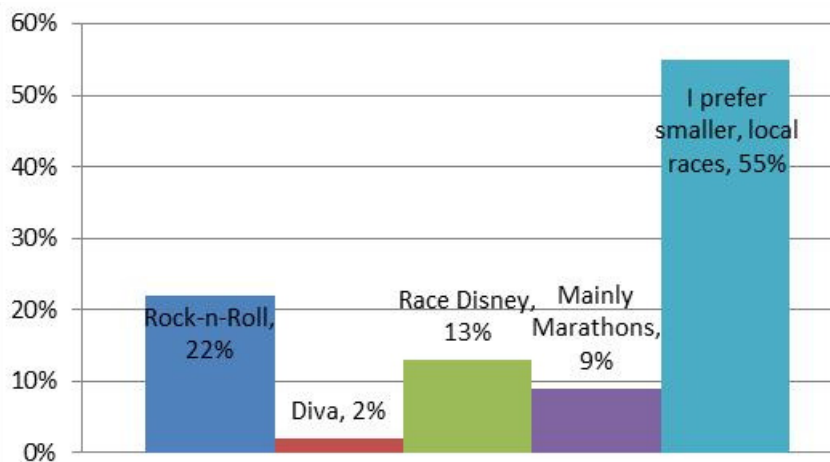

FANATIC POLL

Each month there will be a "Fanatic poll". This poll will be posted online. Please take a few moments to answer this poll. I will post the results in the next newsletter.

This month's question:

Are you planning to attend the 2016 HF Reunion in Des Moines? ?

Please submit your response at:
<http://survey.constantcontact.com/poll/a07ecuk9q2cipoetl9b/start.html>

Last month's question:

What is your favorite half marathon series?