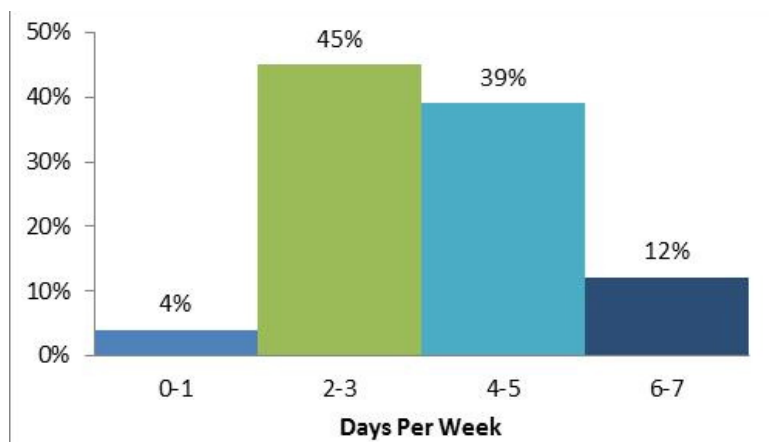

Please submit your response at: <http://survey.constantcontact.com/poll/a07ec15hmtmijvtve/start.html>.

Last month's question:
How many days per week to you normally run?

HALF FANATIC CRITERIA

 **NEPTUNE**