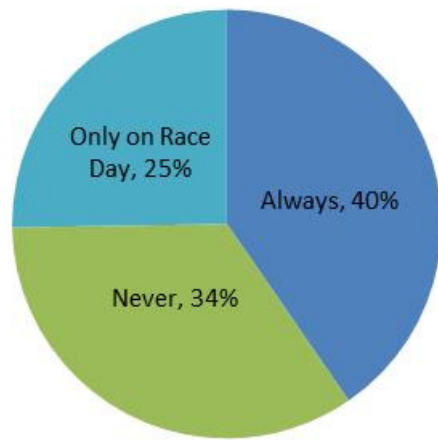

HALF FANATICS OCTOBER 2016 NEWSLETTER

FANATIC POLL

Each month there will be a "Fanatic poll". This poll will be posted online. Please take a few moments to answer this poll. I will post the results in the next newsletter.

This month's question:

My primary reason for running is...

Please submit your response at: <http://survey.constantcontact.com/poll/a07edfu99vciv9v3zmn/start.html>.

Last month's question:
Do you warm-up and/or stretch before running?