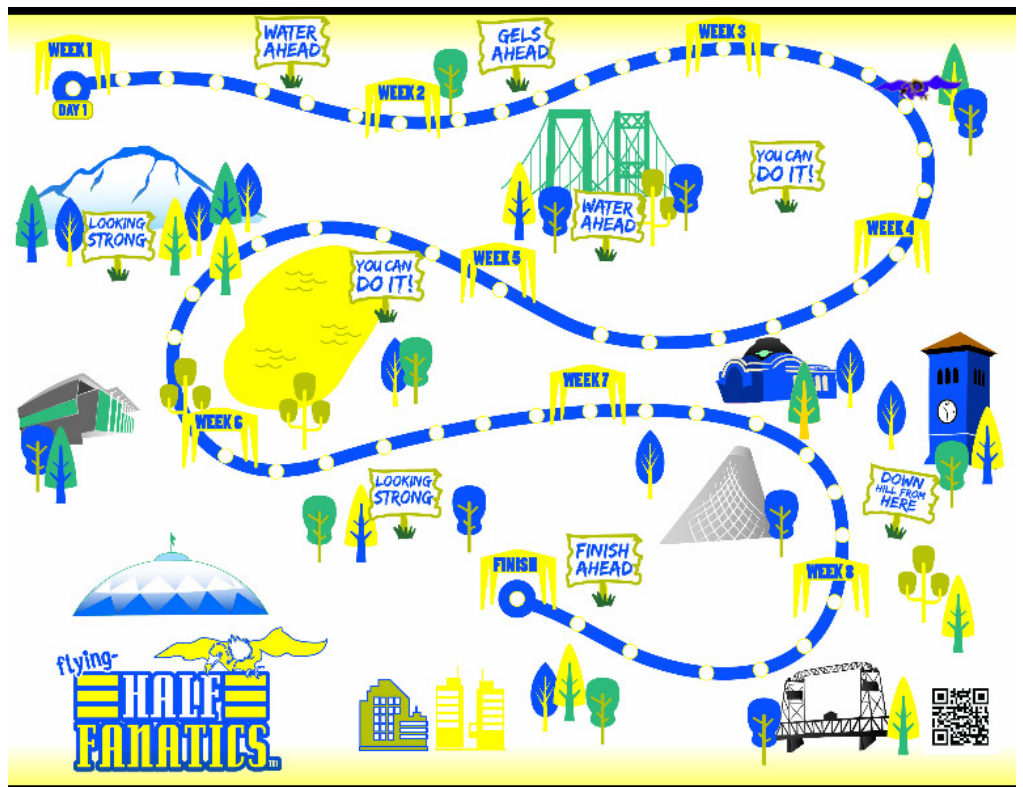

Welcome to the Flying Fanatics Kids Club!

Get your child moving! An 8 week running program with fun and challenging running activities. After you sign your child up you will receive the following.

1. Tri-Fold brochure map to track your child's fitness journey.
2. Access to an interactive online map to track miles inside The Perch.
3. Flying Fanatics kids tech tee.
4. Flying Fanatics Finisher Medal.
5. Flying Fanatics official club number up on The Perch.

Find out more at:

<http://www.halffanatics.com/flying-fanatics>.

WELCOME TO THE PERCH!

NEW OCTOBER 2016 FLYING FANATICS

#69 Kate Z.   OK
          Working on Owl
#70 Avery J.   MN
          Working on Condor

FLYING FANATICS FITNESS LEVELS

Condor
26.20 Miles in 8 Weeks

(Sea) Hawk
32.75 Miles in 8 Weeks

Owl
39.30 Miles in 8 Weeks

Bald Eagle
45.85 Miles in 8 Weeks